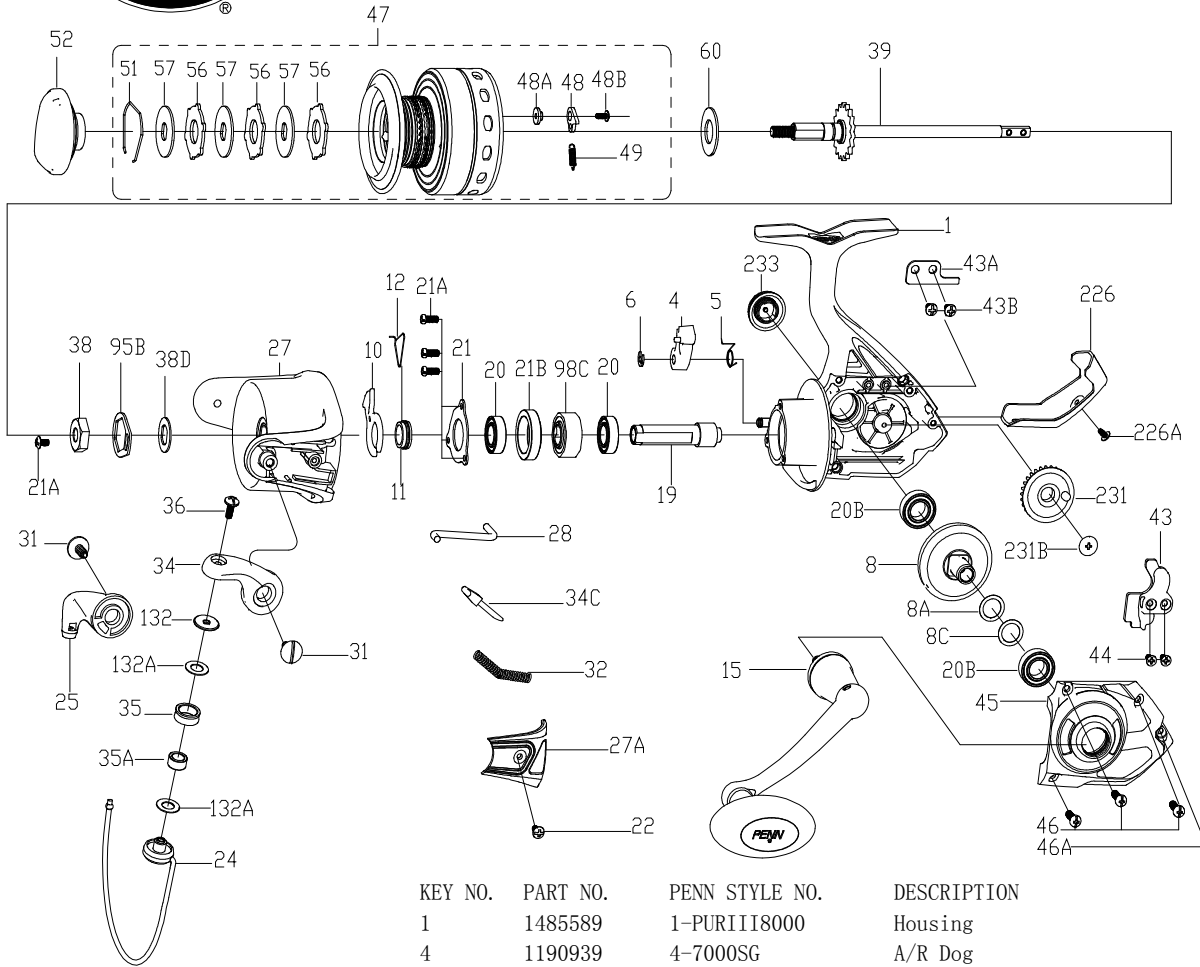

PARTS LIST FOR MODEL AS PURIII8000

KEY NO.	PART NO.	PENN STYLE NO.	DESCRIPTION
1	1485589	1-PURIII8000	Housing
4	1190939	4-7000SG	A/R Dog
5	1190966	5-5000SG	Dog Spring
6	1190979	6-5000SG	Retaining Clip
8	1313863	8-CFT8000	Main Gear
8A	1191031	8A-7000SG	Shim
8C	1485590	8C-PURIII8000	Shim C
10	1313864	10-CFT8000	A/R Holder
11	1191087	11-7000SG	Bushing
12	1313865	12-CFT8000	A/R Bushing Spring
15	1365753	15-FRCII8000	Handle Assembly
19	1488473	19-PURIII8000	Pinion Gear
20	1204012	20-5000PUR	Ball Bearing (2 req)
20B	1204068	20B-7000PUR	Ball Bearing (2 req)